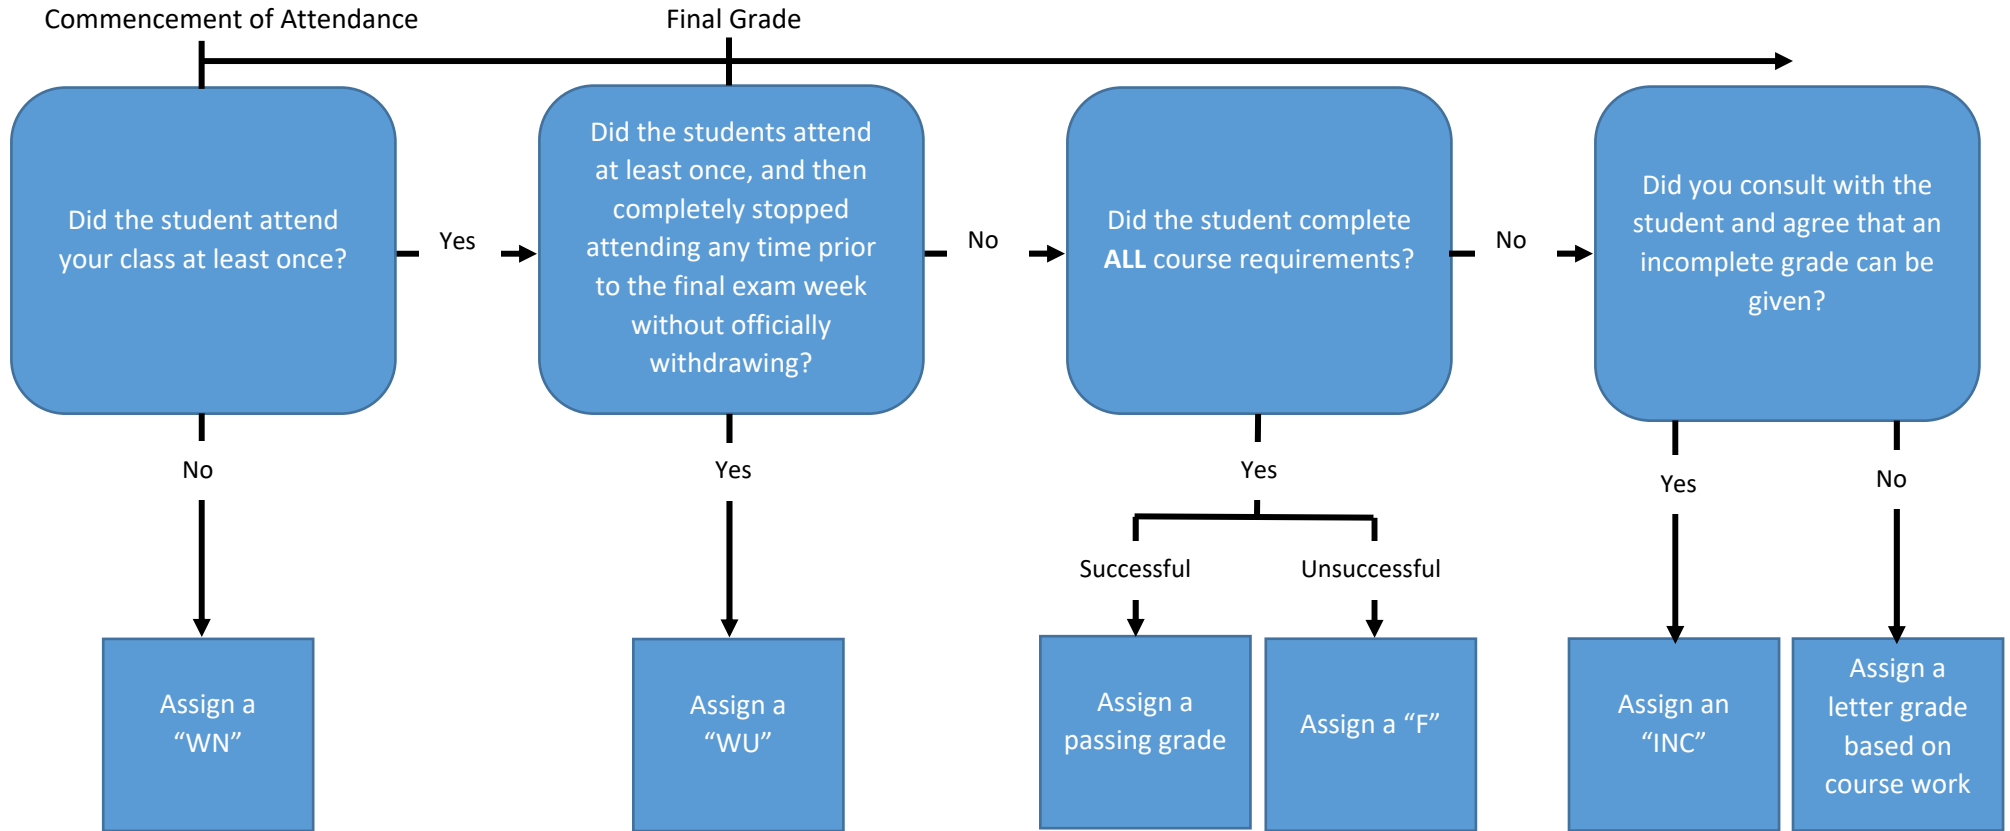

NON-Passing Grade Road Map (WN/WU/F/INC GRADES)

Definitions:

WN - A grade of "WN" is assigned to students who never attended and did not officially withdraw from the class. This grade is assigned when a student is marked absent on the certification of attendance roster. **Grade is not available in the final grade roster.**

WU - A grade of "WU" is assigned to students who attended a minimum of one class, completely stopped attending at any time before final exam week and did not officially withdraw.

F - A grade of "F" is a failure grade given to a student who completed the course and failed.

INC -The grade of "INC" (Incomplete) should only be assigned by the instructor in consultation with the student adhering to guidelines.